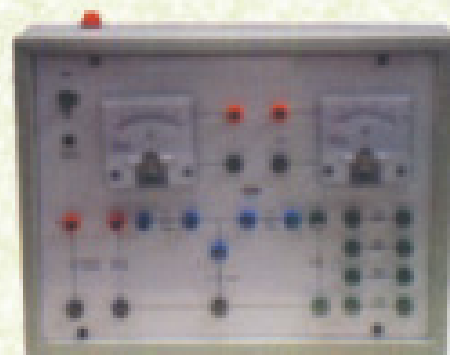

## MEASUREMENT LAB BRIDGES AND NETWORK LAB KITS

The following Measurement Lab and Network Lab Kits are also marketed by us provided with all the suitable accessories to perform the experiment.

Andersen Bridge Training Kit

Kelvin Double Bridge Training Kit

Wheatstone Bridge Training Kit

'Kirchoff' Law Training Kit

LCR Resonance Training Kit

Verification of Laws and Network Theorems Kit